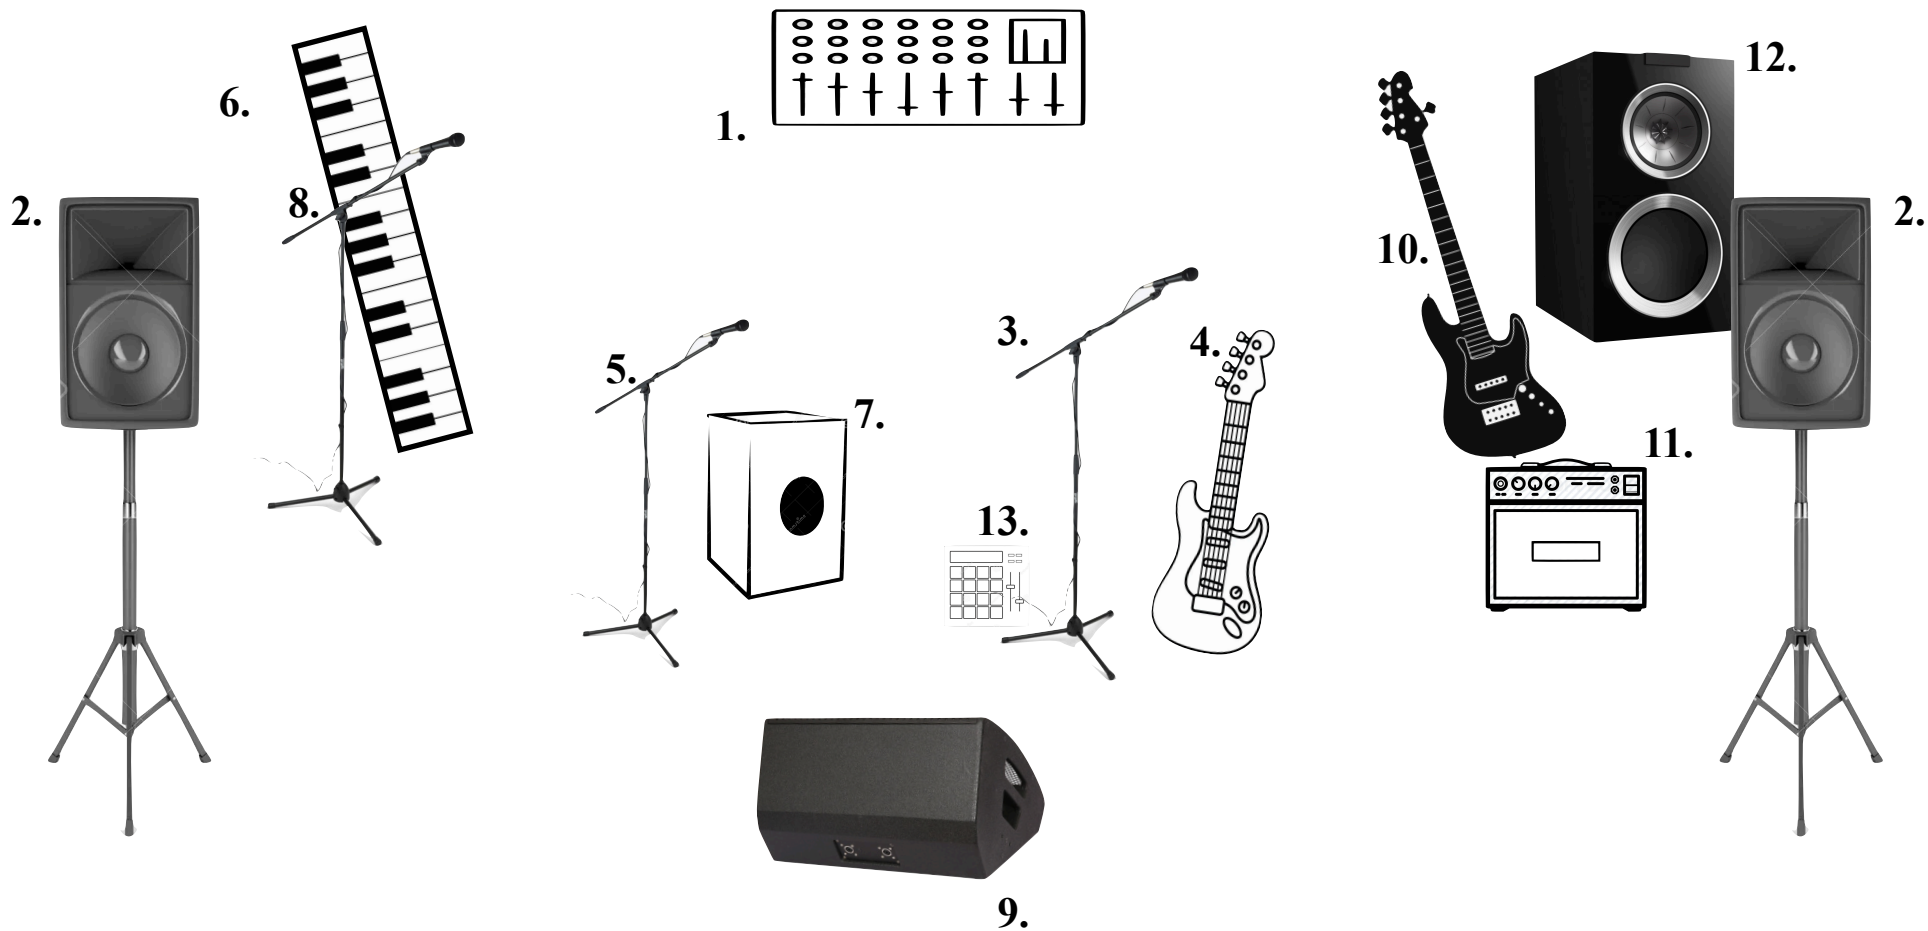

The Lovves (Trio Set Up)

1	Mixing/Soundboard - Peavey Escort 6000 Portable PA System	9-channel PA complete with digital effects, 7-band EQ, and Feedback Locating System; 7 XLR mic inputs; Bluetooth playback	Available upon request if house PA system is not available
2	Speaker System - Peavey Escort 6000 Portable PA System	2-way speaker system with 10" woofer and horn; 600 watts of power; USB MP3 playback and stereo RCA inputs	Available upon request if house PA system is not available
3	A.J. Microphone and Mic Stand - Audix OM5	XLR output	Provided by Artist
4	A.J. Guitar - Eastwood S Style 4-String Tenor Guitar	Pedalboard to Strymon Iridium pedal amp & cab IR 1/4" mono output to DI box with XLR output	Provided by Artist
5	Nathalie Microphone and Mic Stand - Sure SM58	XLR output	Provided by Artist
6	Nathalie Keyboard - Yamaha Portable Grand DGX-670	Weighted, Graded Hammer Action; 16V DC power supply (included); 5.93' x 55' x 17.5'; 47lbs. 3 oz.	Provided by Artist
7	Nathalie Cajon - Pearl Cabana Cajon	Mic-ed with Rolad EC-10M El Cajon Mic Processor with 1/4" mono output	DI box required
8	Nathalie Microphone and Mic Stand - Sennheiser e 845	XLR output	Provided by Artist
9	Monitor - Powerwerks PA System (PW50)	50 Watt, 3 Channel Personal pa System; Twin 4.5 Inch Drivers With High Frequency Horn	Available upon request if house PA system is not available
10	Bass - Fender 5 String Bass Guitar, Right, 3-Color Sunburst	See Amp details below	Provided by Artist

11	Bass Amp - Fender Rumble Stage 2x10" 800-watt Bass Combo Amp	Mic-ed with Shure SM57 XLR output	Provided by Artist
12	Bass Subwoofer	1/4" stereo output to PA system	Available upon request if house PA system is not available
13	Drum Machine - Alesis SR-16 Portable Electronic Drum Machine	1/4" mono output	DI box required