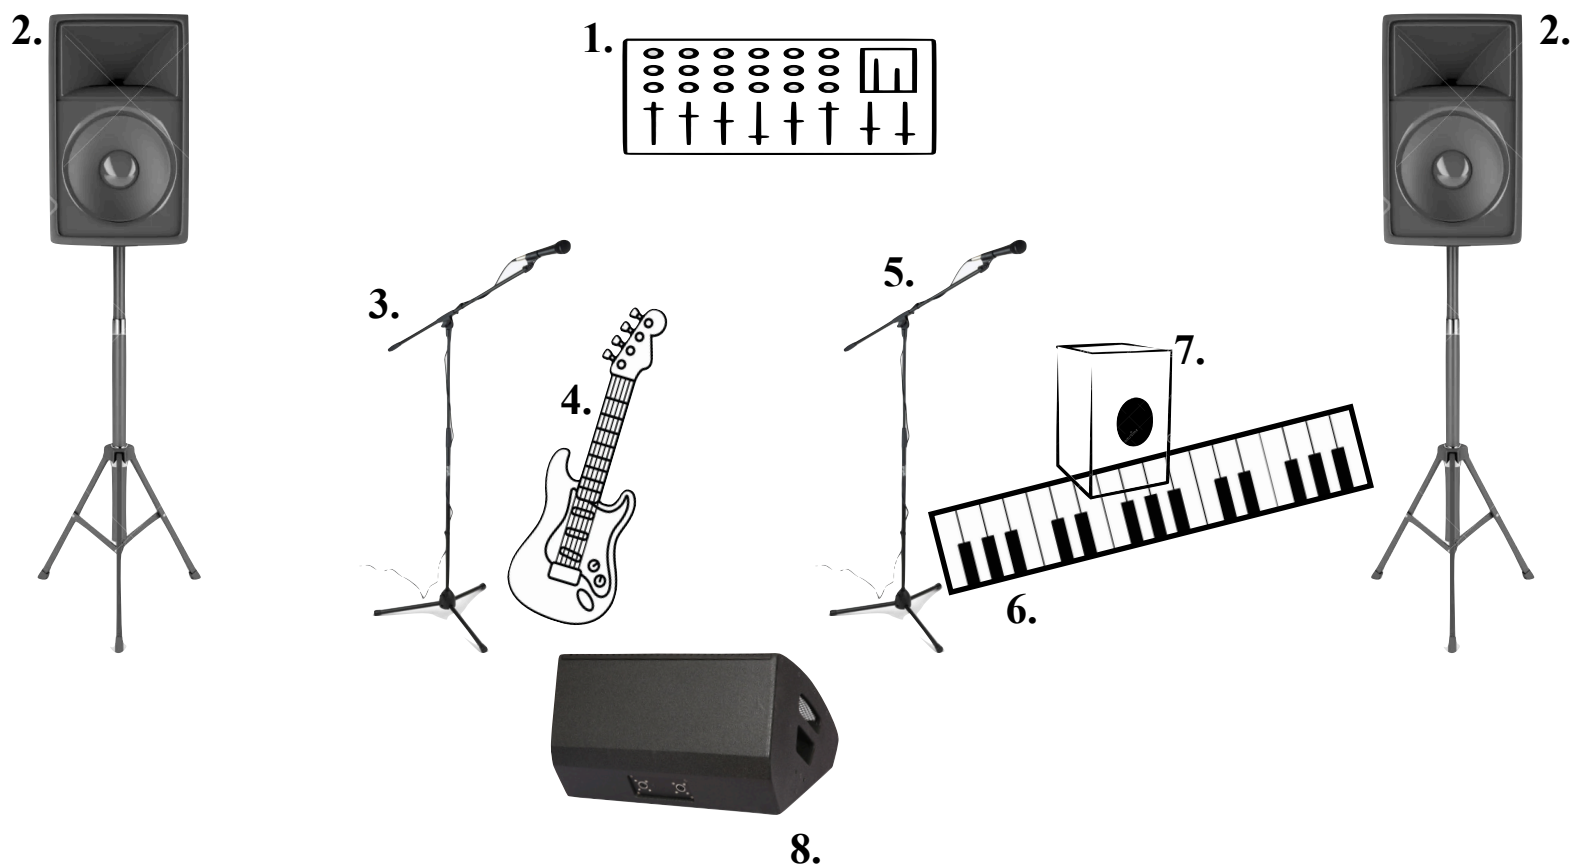

The Lovves

(Duo Set Up - Small)

1	Mixing/Soundboard - Peavey Escort 6000 Portable PA System	9-channel PA complete with digital effects, 7-band EQ, and Feedback Locating System; 7 XLR mic inputs; Bluetooth playback	Available upon request if house PA system is not available
2	Speaker System - Peavey Escort 6000 Portable PA System	2-way speaker system with 10" woofer and horn; 600 watts of power; USB MP3 playback and stereo RCA inputs	Available upon request if house PA system is not available
3	A.J. Microphone and Mic Stand - Audix OM5	XLR output	Provided by Artist
4	A.J. Guitar - Eastwood S Style 4-String Tenor Guitar	Pedalboard to Strymon Iridium pedal amp & cab IR 1/4" mono output to DI box with XLR output	Provided by Artist
5	Nathalie Microphone and Mic Stand - Sure SM58	XLR output	Provided by Artist
6	Nathalie Keyboard - Yamaha Portable Grand DGX-670	1/4" Mono output to DI box with XLR output	Provided by Artist
7	Nathalie Cajon - Pearl Cabana Cajon	Mic-ed with Rolad EC-10M El Cajon Mic Processor with 1/4" mono output	DI box required
8	Monitor - Powerwerks PA System (PW50)	50 Watt, 3 Channel Personal pa System	Provided by Artist