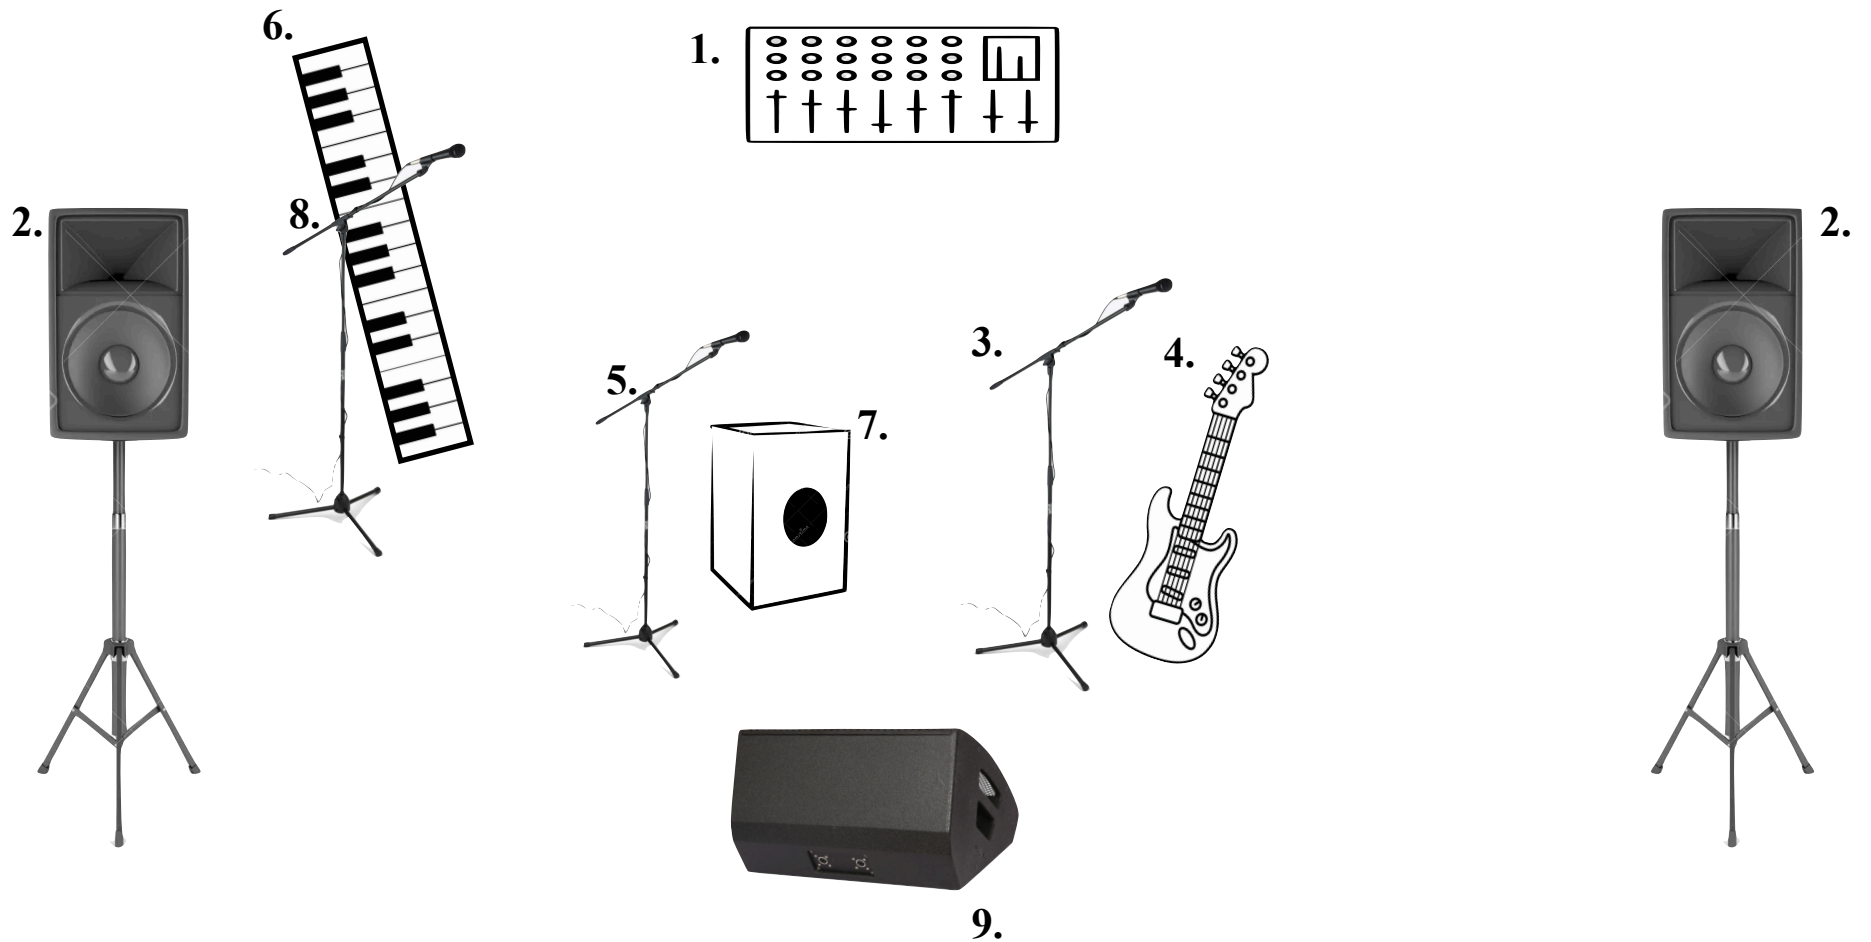

The Lovves

(Duo Set Up - Large)

1	Mixing/Soundboard - Peavey Escort 6000 Portable PA System	9-channel PA complete with digital effects, 7-band EQ, and Feedback Locating System; 7 XLR mic inputs; Bluetooth playback	Available upon request if house PA system is not available
2	Speaker System - Peavey Escort 6000 Portable PA System	2-way speaker system with 10" woofer and horn; 600 watts of power; USB MP3 playback and stereo RCA inputs	Available upon request if house PA system is not available
3	A.J. Microphone and Mic Stand - Audix OM5	XLR output	Provided by Artist
4	A.J. Guitar - Eastwood S Style 4-String Tenor Guitar	Pedalboard to Strymon Iridium pedal amp & cab IR 1/4" mono output to DI box with XLR output	Provided by Artist
5	Nathalie Microphone and Mic Stand - Sure SM58	XLR output	Provided by Artist
6	Nathalie Keyboard - Yamaha Portable Grand DGX-670	Weighted, Graded Hammer Action; 16V DC power supply (included); 5.93' x 55' x 17.5'; 47lbs. 3 oz.	Provided by Artist
7	Nathalie Cajon - Pearl Cabana Cajon	Mic-ed with Rolad EC-10M El Cajon Mic Processor with 1/4" mono output	DI box required
8	Nathalie Microphone and Mic Stand - Sennheiser e 845	XLR output	Provided by Artist
9	Monitor - Powerwerks PA System (PW50)	50 Watt, 3 Channel Personal pa System; Twin 4.5 Inch Drivers With High Frequency Horn	Available upon request if house PA system is not available